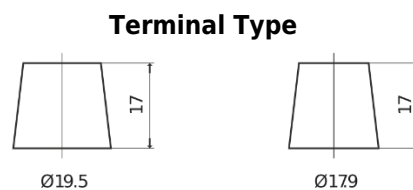

Product overview

Batteries for Trucks, Buses, Construction, Agriculture

EndurancePRO EFB FX2253

Part number	FX2253
Technology	EFB
EAN/GTIN	3661024046480
Voltage	12 V
Capacity	225 Ah
CCA	1150 A
Length	518 mm
Width	274 mm
Height	240 mm
Box size	D06
Polarity	ETN 3
Terminal Type	EN taper post
Hold Down	B0
Weights (subject of variation)	60.10 kg