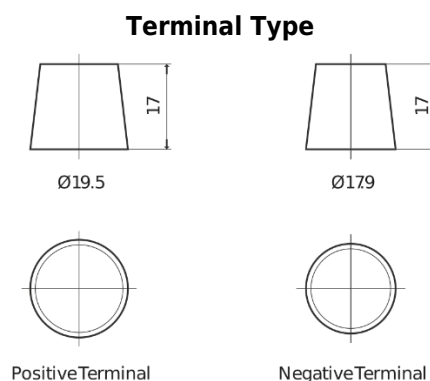

Product overview

Batteries for Trucks, Buses, Construction, Agriculture

StartPRO FG2254

Part number	FG2254
Technology	Flooded
EAN/GTIN	3661024047258
Voltage	12 V
Capacity	225 Ah
CCA	1200 A
Length	518 mm
Width	274 mm
Height	240 mm
Box size	D06
Polarity	ETN 4
Terminal Type	EN taper post
Hold Down	B0
Weights (subject of variation)	54.90 kg