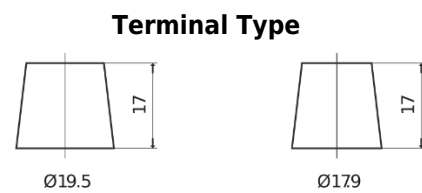

**Product overview**

Batteries for Trucks, Buses, Construction, Agriculture

**StartPRO FG1403**

Part number	FG1403
Technology	Flooded
EAN/GTIN	3661024045421
Voltage	12 V
Capacity	140 Ah
CCA	800 A
Length	513 mm
Width	189 mm
Height	223 mm
Box size	D04
Polarity	ETN 3
Terminal Type	EN taper post
Hold Down	B0
Weights (subject of variation)	34.10 kg