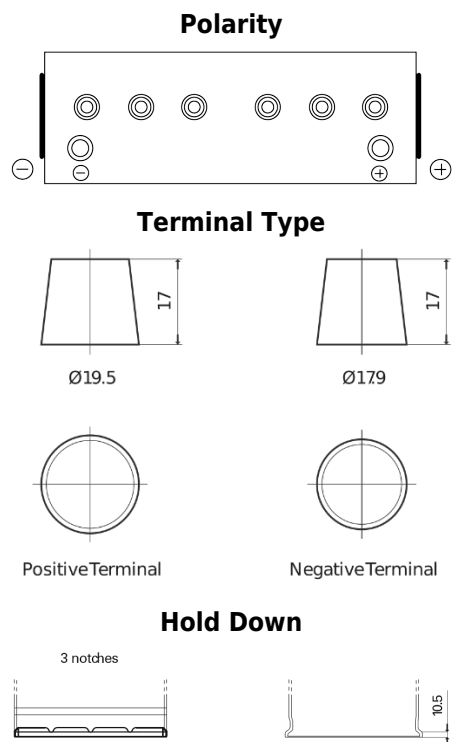

Product overview

Batteries for Trucks, Buses, Construction, Agriculture

StartPRO FG1402

Part number	FG1402
Technology	Flooded
EAN/GTIN	3661024045346
Voltage	12 V
Capacity	140 Ah
CCA	900 A
Length	508 mm
Width	175 mm
Height	205 mm
Box size	ATM
Polarity	ETN 0
Terminal Type	EN taper post
Hold Down	B1
Weights (subject of variation)	33.80 kg