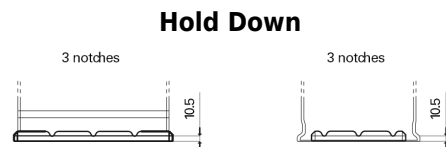

**Product overview**

Batteries for Trucks, Buses, Construction, Agriculture

**StartPRO FG1355**

Part number	FG1355
Technology	Flooded
EAN/GTIN	3661024045520
Voltage	12 V
Capacity	135 Ah
CCA	1000 A
Length	514 mm
Width	175 mm
Height	210 mm
Box size	DB8
Polarity	ETN 3
Terminal Type	EN taper post
Hold Down	B3
Weights (subject of variation)	36.00 kg