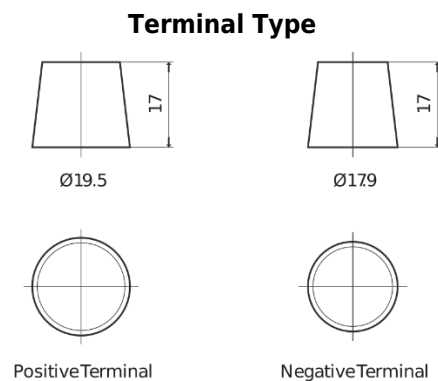

**Product overview**

Batteries for Trucks, Buses, Construction, Agriculture

**StartPRO FG1355**

Part number	FG1355
Technology	Flooded
EAN/GTIN	3661024045520
Voltage	12 V
Capacity	135 Ah
CCA	1000 A
Length	514 mm
Width	175 mm
Height	210 mm
Box size	DB8
Polarity	ETN 3
Terminal Type	EN taper post
Hold Down	B3
Weights (subject of variation)	36.00 kg