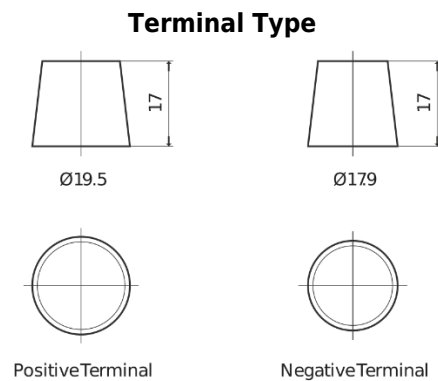

Product overview

Batteries for Trucks, Buses, Construction, Agriculture

StartPRO FG1353

Part number	FG1353
Technology	Flooded
EAN/GTIN	3661024045544
Voltage	12 V
Capacity	135 Ah
CCA	1000 A
Length	514 mm
Width	218 mm
Height	210 mm
Box size	DB9
Polarity	ETN 3
Terminal Type	EN taper post
Hold Down	B0
Weights (subject of variation)	39.80 kg