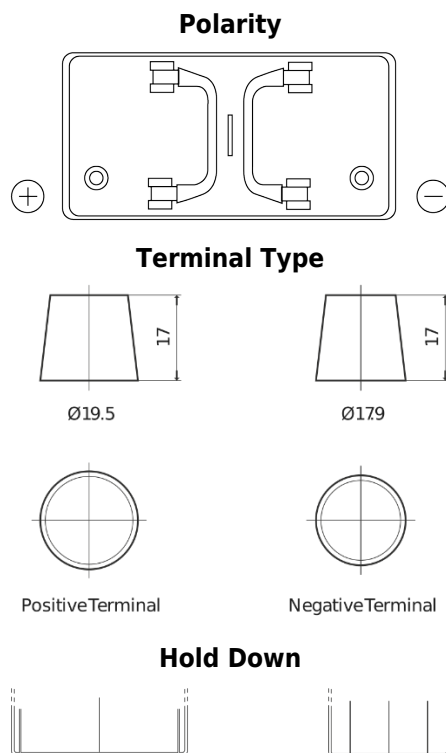

Product overview

Batteries for Trucks, Buses, Construction, Agriculture

StartPRO FG1251

Part number	FG1251
Technology	Flooded
EAN/GTIN	3661024045414
Voltage	12 V
Capacity	125 Ah
CCA	760 A
Length	349 mm
Width	175 mm
Height	285 mm
Box size	D03
Polarity	ETN 1
Terminal Type	EN taper post
Hold Down	B0
Weights (subject of variation)	29.50 kg