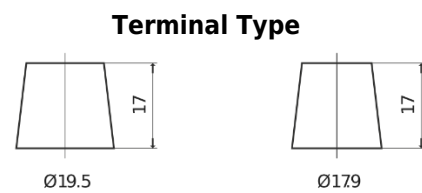

Product overview

Batteries for Trucks, Buses, Construction, Agriculture

StartPRO FG1203

| | |
|--------------------------------|---------------|
| Part number | FG1203 |
| Technology | Flooded |
| EAN/GTIN | 3661024046541 |
| Voltage | 12 V |
| Capacity | 120 Ah |
| CCA | 680 A |
| Length | 513 mm |
| Width | 189 mm |
| Height | 223 mm |
| Box size | D04 |
| Polarity | ETN 3 |
| Terminal Type | EN taper post |
| Hold Down | B0 |
| Weights (subject of variation) | 32.50 kg |