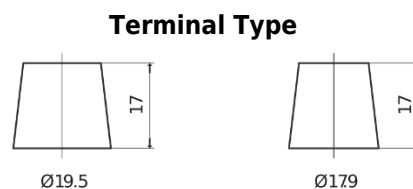

Product overview

Batteries for Trucks, Buses, Construction, Agriculture

PowerPRO FF2353

Part number	FF2353
Technology	Flooded
EAN/GTIN	3661024045322
Voltage	12 V
Capacity	235 Ah
CCA	1300 A
Length	518 mm
Width	274 mm
Height	240 mm
Box size	D06
Polarity	ETN 3
Terminal Type	EN taper post
Hold Down	B0
Weights (subject of variation)	56.30 kg