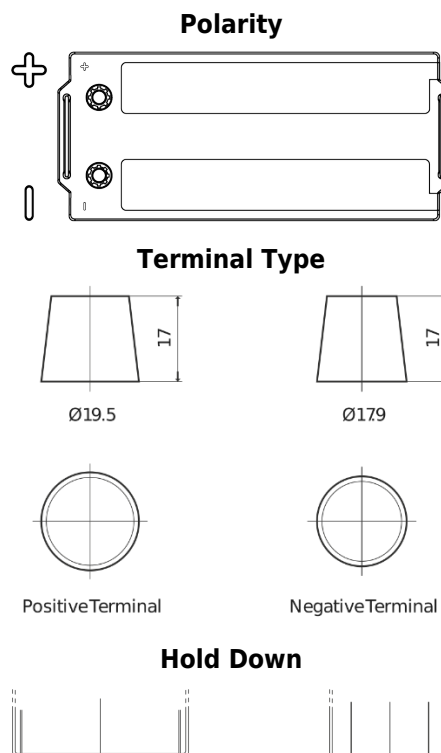

Product overview

Batteries for Trucks, Buses, Construction, Agriculture

PowerPRO FF1853

Part number	FF1853
Technology	Flooded
EAN/GTIN	3661024045315
Voltage	12 V
Capacity	185 Ah
CCA	1150 A
Length	513 mm
Width	223 mm
Height	223 mm
Box size	D05
Polarity	ETN 3
Terminal Type	EN taper post
Hold Down	B0
Weights (subject of variation)	43.90 kg