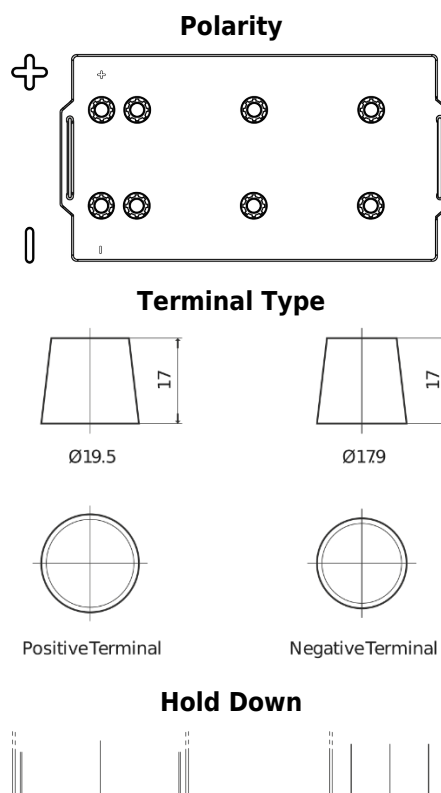

Product overview

Batteries for Trucks, Buses, Construction, Agriculture

Endurance+PRO Gel FD2103

Part number	FD2103
Technology	GEL
EAN/GTIN	3661024046961
Voltage	12 V
Capacity	210 Ah
CCA	1030 A
Length	518 mm
Width	274 mm
Height	240 mm
Box size	D06
Polarity	ETN 3
Terminal Type	EN taper post
Hold Down	B0
Weights (subject of variation)	63.50 kg