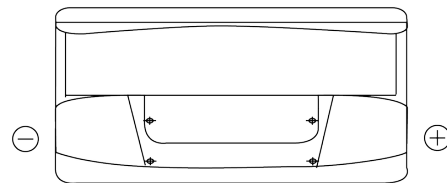

Product overview

Batteries for Cars

Standard FC900

Part number	FC900
Technology	Flooded
EAN/GTIN	3661024044837
Voltage	12 V
Capacity	90 Ah
CCA	720 A
Length	353 mm
Width	175 mm
Height	190 mm
Box size	L05
Polarity	ETN 0
Terminal Type	EN taper post
Hold Down	B13
Weights (subject of variation)	20.20 kg

Polarity

Terminal Type

Positive Terminal

Negative Terminal

Hold Down

Design, features and specifications are subject to change without notice. We disclaim any representation or warranty, express or implied, concerning the data or recommendations, and in no event shall be liable for any loss or damage claimed to have arisen as a result. Some products may not be available in your local market.