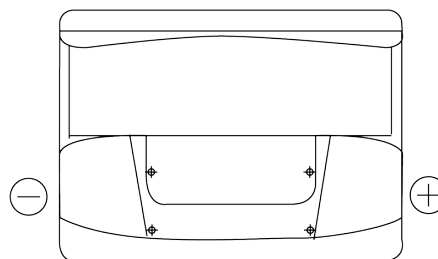

**Product overview**

Batteries for Cars

**Standard FC550**

Part number	FC550
Technology	Flooded
EAN/GTIN	3661024044806
Voltage	12 V
Capacity	55 Ah
CCA	460 A
Length	242 mm
Width	175 mm
Height	190 mm
Box size	L02
Polarity	ETN 0
Terminal Type	EN taper post
Hold Down	B13
Weights (subject of variation)	13.30 kg

**Polarity**

**Terminal Type**

Positive Terminal

Negative Terminal

**Hold Down**

Design, features and specifications are subject to change without notice. We disclaim any representation or warranty, express or implied, concerning the data or recommendations, and in no event shall be liable for any loss or damage claimed to have arisen as a result. Some products may not be available in your local market.