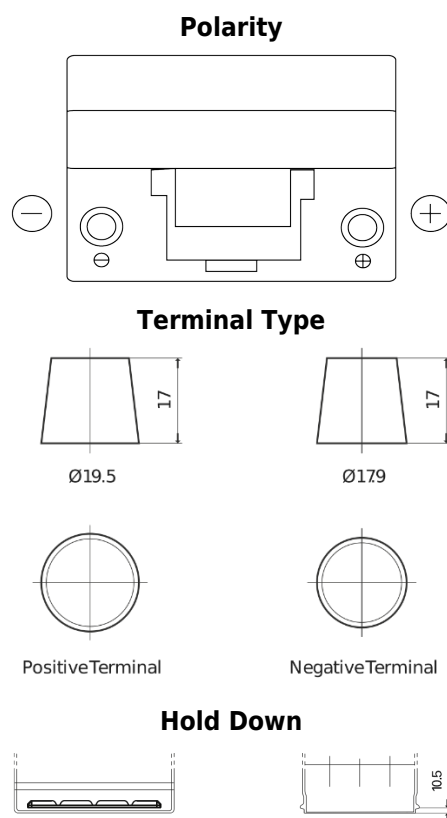

Product overview

Batteries for Cars

Formula FB954

Part number	FB954
Technology	Flooded
EAN/GTIN	3661024044455
Voltage	12 V
Capacity	95 Ah
CCA	760 A
Length	306 mm
Width	173 mm
Height	222 mm
Box size	D31
Polarity	ETN 0
Terminal Type	EN taper post
Hold Down	Korean B1
Weights (subject of variation)	20.60 kg