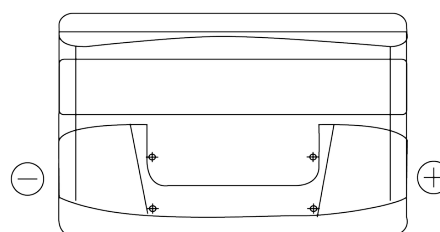

Product overview

Batteries for Cars

Formula FB852

Part number	FB852
Technology	Flooded
EAN/GTIN	3661024044660
Voltage	12 V
Capacity	85 Ah
CCA	760 A
Length	353 mm
Width	175 mm
Height	175 mm
Box size	LB5
Polarity	ETN 0
Terminal Type	EN taper post
Hold Down	B13
Weights (subject of variation)	19.40 kg

Polarity

Terminal Type

Positive Terminal

Negative Terminal

Hold Down

Design, features and specifications are subject to change without notice. We disclaim any representation or warranty, express or implied, concerning the data or recommendations, and in no event shall be liable for any loss or damage claimed to have arisen as a result. Some products may not be available in your local market.