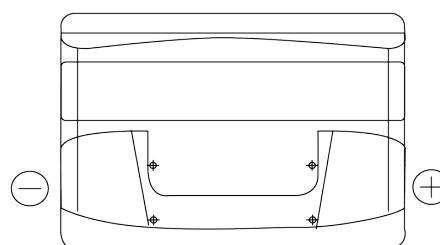

Product overview

Batteries for Cars

Formula FB802

Part number	FB802
Technology	Flooded
EAN/GTIN	3661024044653
Voltage	12 V
Capacity	80 Ah
CCA	700 A
Length	315 mm
Width	175 mm
Height	175 mm
Box size	LB4
Polarity	ETN 0
Terminal Type	EN taper post
Hold Down	B13
Weights (subject of variation)	17.80 kg

Polarity

Terminal Type

Positive Terminal

Negative Terminal

Hold Down

Design, features and specifications are subject to change without notice. We disclaim any representation or warranty, express or implied, concerning the data or recommendations, and in no event shall be liable for any loss or damage claimed to have arisen as a result. Some products may not be available in your local market.