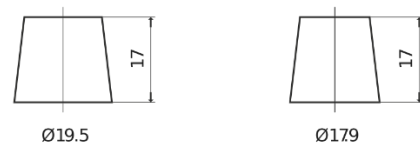

**Product overview**

Batteries for Cars

**Formula FB741**

Part number	FB741
Technology	Flooded
EAN/GTIN	3661024044561
Voltage	12 V
Capacity	74 Ah
CCA	680 A
Length	278 mm
Width	175 mm
Height	190 mm
Box size	L03
Polarity	ETN 1
Terminal Type	EN taper post
Hold Down	B13
Weights (subject of variation)	16.60 kg

**Polarity**

**Terminal Type**

Positive Terminal

Negative Terminal

**Hold Down**

Design, features and specifications are subject to change without notice. We disclaim any representation or warranty, express or implied, concerning the data or recommendations, and in no event shall be liable for any loss or damage claimed to have arisen as a result. Some products may not be available in your local market.