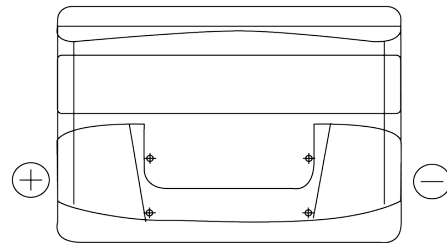

**Product overview**

Batteries for Cars

**Formula FB741**

Part number	FB741
Technology	Flooded
EAN/GTIN	3661024044561
Voltage	12 V
Capacity	74 Ah
CCA	680 A
Length	278 mm
Width	175 mm
Height	190 mm
Box size	L03
Polarity	ETN 1
Terminal Type	EN taper post
Hold Down	B13
Weights (subject of variation)	16.60 kg

**Polarity**

**Terminal Type**

Positive Terminal

Negative Terminal

**Hold Down**

Design, features and specifications are subject to change without notice. We disclaim any representation or warranty, express or implied, concerning the data or recommendations, and in no event shall be liable for any loss or damage claimed to have arisen as a result. Some products may not be available in your local market.