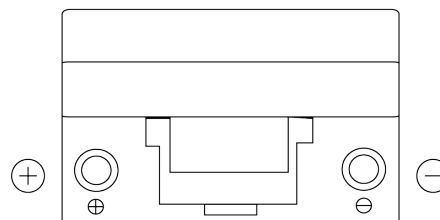

Product overview

Batteries for Cars

Formula FB705

Part number	FB705
Technology	Flooded
EAN/GTIN	3661024044448
Voltage	12 V
Capacity	70 Ah
CCA	540 A
Length	270 mm
Width	173 mm
Height	222 mm
Box size	D26
Polarity	ETN 1
Terminal Type	EN taper post
Hold Down	Korean B1+B6
Weights (subject of variation)	16.10 kg

Polarity

Terminal Type

Positive Terminal

Negative Terminal

Hold Down

Design, features and specifications are subject to change without notice. We disclaim any representation or warranty, express or implied, concerning the data or recommendations, and in no event shall be liable for any loss or damage claimed to have arisen as a result. Some products may not be available in your local market.