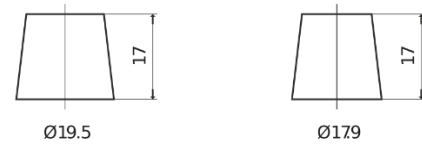

Product overview

Batteries for Cars

Formula FB704

Part number	FB704
Technology	Flooded
EAN/GTIN	3661024044431
Voltage	12 V
Capacity	70 Ah
CCA	540 A
Length	270 mm
Width	173 mm
Height	222 mm
Box size	D26
Polarity	ETN 0
Terminal Type	EN taper post
Hold Down	Korean B1+B6
Weights (subject of variation)	16.10 kg

Polarity

Terminal Type

Positive Terminal Negative Terminal

Hold Down

Design, features and specifications are subject to change without notice. We disclaim any representation or warranty, express or implied, concerning the data or recommendations, and in no event shall be liable for any loss or damage claimed to have arisen as a result. Some products may not be available in your local market.