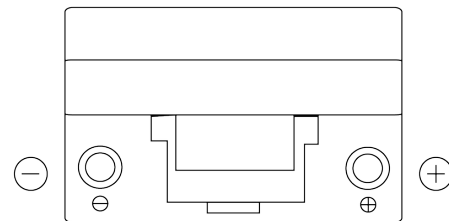

Product overview

Batteries for Cars

Formula FB704

Part number	FB704
Technology	Flooded
EAN/GTIN	3661024044431
Voltage	12 V
Capacity	70 Ah
CCA	540 A
Length	270 mm
Width	173 mm
Height	222 mm
Box size	D26
Polarity	ETN 0
Terminal Type	EN taper post
Hold Down	Korean B1+B6
Weights (subject of variation)	16.10 kg

Polarity

Terminal Type

Positive Terminal Negative Terminal

Hold Down

Design, features and specifications are subject to change without notice. We disclaim any representation or warranty, express or implied, concerning the data or recommendations, and in no event shall be liable for any loss or damage claimed to have arisen as a result. Some products may not be available in your local market.