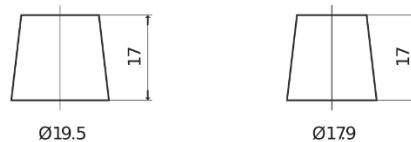

Terminal Type

Positive Terminal

Negative Terminal