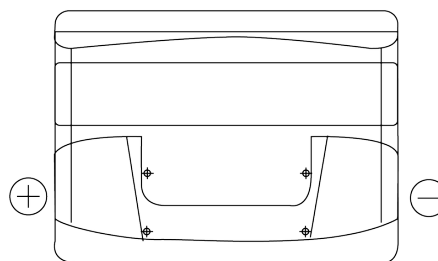

Product overview

Batteries for Cars

Formula FB621

Part number	FB621
Technology	Flooded
EAN/GTIN	3661024044547
Voltage	12 V
Capacity	62 Ah
CCA	540 A
Length	242 mm
Width	175 mm
Height	190 mm
Box size	L02
Polarity	ETN 1
Terminal Type	EN taper post
Hold Down	B13
Weights (subject of variation)	14.40 kg

Polarity

Terminal Type

Positive Terminal

Negative Terminal

Hold Down

Design, features and specifications are subject to change without notice. We disclaim any representation or warranty, express or implied, concerning the data or recommendations, and in no event shall be liable for any loss or damage claimed to have arisen as a result. Some products may not be available in your local market.