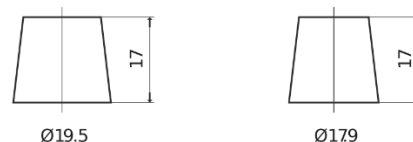

Terminal Type