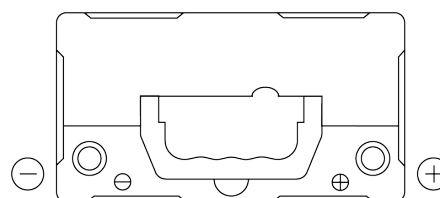

Product overview

Batteries for Cars

Formula FB454

Part number	FB454
Technology	Flooded
EAN/GTIN	3661024044370
Voltage	12 V
Capacity	45 Ah
CCA	330 A
Length	237 mm
Width	127 mm
Height	227 mm
Box size	B24
Polarity	ETN 0
Terminal Type	EN taper post
Hold Down	B0
Weights (subject of variation)	11.40 kg

Polarity

Terminal Type

Hold Down

Design, features and specifications are subject to change without notice. We disclaim any representation or warranty, express or implied, concerning the data or recommendations, and in no event shall be liable for any loss or damage claimed to have arisen as a result. Some products may not be available in your local market.