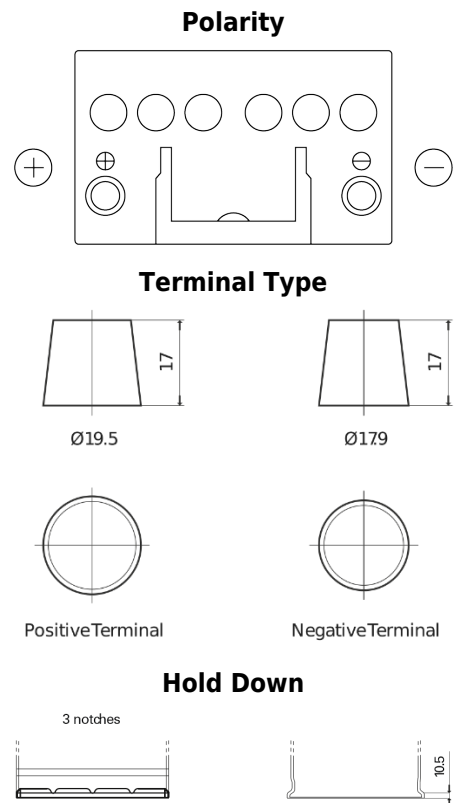

Product overview

Batteries for Cars

Formula FB451

Part number	FB451
Technology	Flooded
EAN/GTIN	3661024044486
Voltage	12 V
Capacity	45 Ah
CCA	330 A
Length	220 mm
Width	135 mm
Height	225 mm
Box size	E02
Polarity	ETN 1
Terminal Type	EN taper post
Hold Down	B1
Weights (subject of variation)	12.50 kg