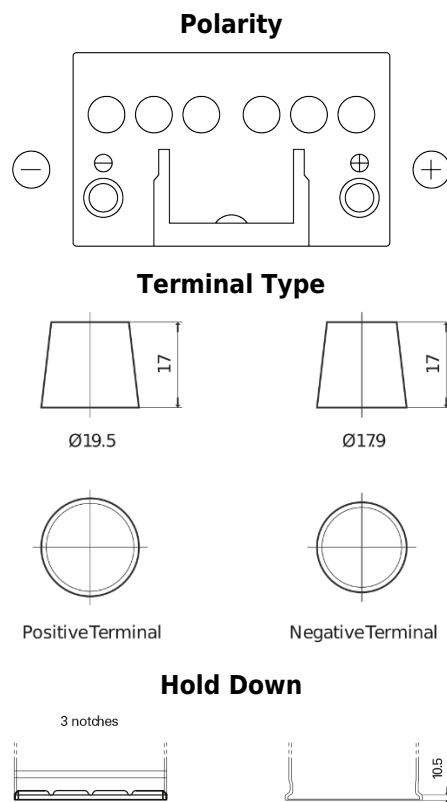

Product overview

Batteries for Cars

Formula FB450

Part number	FB450
Technology	Flooded
EAN/GTIN	3661024044493
Voltage	12 V
Capacity	45 Ah
CCA	330 A
Length	220 mm
Width	135 mm
Height	225 mm
Box size	E02
Polarity	ETN 0
Terminal Type	EN taper post
Hold Down	B1
Weights (subject of variation)	12.50 kg