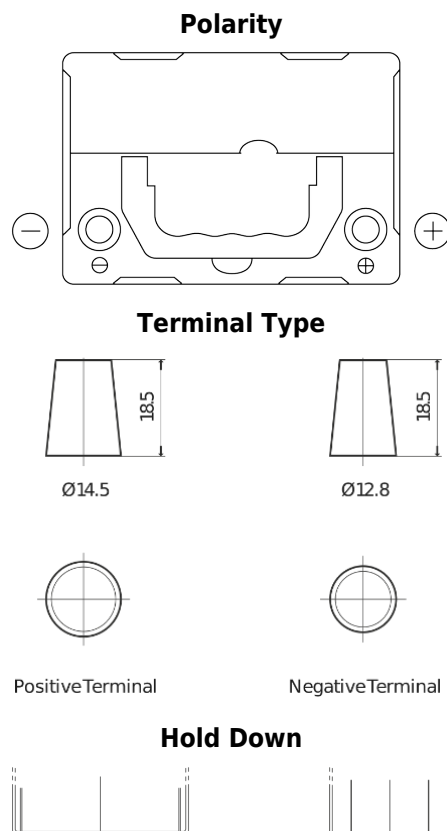

**Product overview**

Batteries for Cars

**Formula FB356**

Part number	FB356
Technology	Flooded
EAN/GTIN	3661024044332
Voltage	12 V
Capacity	35 Ah
CCA	240 A
Length	187 mm
Width	127 mm
Height	220 mm
Box size	B19
Polarity	ETN 0
Terminal Type	JIS taper post
Hold Down	B0
Weights (subject of variation)	8.90 kg