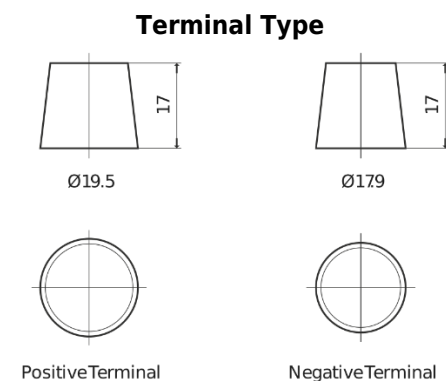

**Product overview**

Batteries for Cars

**Formula Xtreme FA954**

Part number	FA954
Technology	Flooded
EAN/GTIN	3661024044189
Voltage	12 V
Capacity	95 Ah
CCA	800 A
Length	306 mm
Width	173 mm
Height	222 mm
Box size	D31
Polarity	ETN 0
Terminal Type	EN taper post
Hold Down	Korean B1
Weights (subject of variation)	21.40 kg