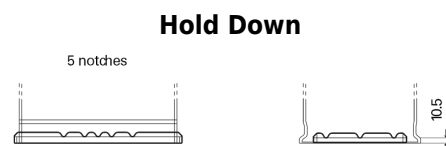

Product overview

Batteries for Cars

Formula Xtreme FA530

Part number	FA530
Technology	Flooded
EAN/GTIN	3661024044202
Voltage	12 V
Capacity	53 Ah
CCA	540 A
Length	207 mm
Width	175 mm
Height	190 mm
Box size	L01
Polarity	ETN 0
Terminal Type	EN taper post
Hold Down	B13
Weights (subject of variation)	12.70 kg