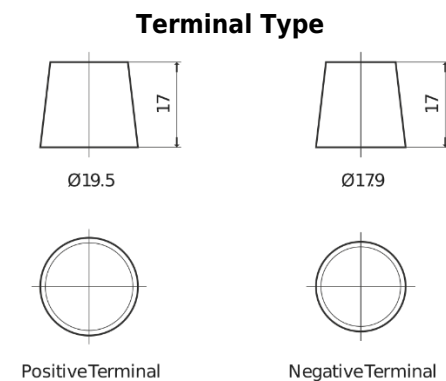

Product overview

Batteries for Cars

Formula Xtreme FA530

Part number	FA530
Technology	Flooded
EAN/GTIN	3661024044202
Voltage	12 V
Capacity	53 Ah
CCA	540 A
Length	207 mm
Width	175 mm
Height	190 mm
Box size	L01
Polarity	ETN 0
Terminal Type	EN taper post
Hold Down	B13
Weights (subject of variation)	12.70 kg