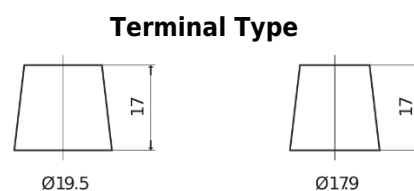

Product overview

Batteries for Trucks, Buses, Construction, Agriculture

StartPRO DG2254

Part number	DG2254
Technology	Flooded
EAN/GTIN	3661024026970
Voltage	12 V
Capacity	225 Ah
CCA	1200 A
Length	518 mm
Width	274 mm
Height	240 mm
Box size	D06
Polarity	ETN 4
Terminal Type	EN taper post
Hold Down	B0
Weights (subject of variation)	54.90 kg