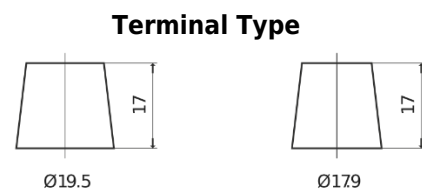

Product overview

Batteries for Trucks, Buses, Construction, Agriculture

StartPRO DG1403

Part number	DG1403
Technology	Flooded
EAN/GTIN	3661024025423
Voltage	12 V
Capacity	140 Ah
CCA	800 A
Length	513 mm
Width	189 mm
Height	223 mm
Box size	D04
Polarity	ETN 3
Terminal Type	EN taper post
Hold Down	B0
Weights (subject of variation)	34.10 kg