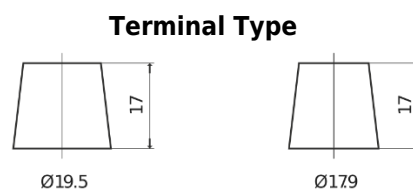

**Product overview**

Batteries for Trucks, Buses, Construction, Agriculture

**PowerPRO DF1853**

Part number	DF1853
Technology	Flooded
EAN/GTIN	3661024025317
Voltage	12 V
Capacity	185 Ah
CCA	1150 A
Length	513 mm
Width	223 mm
Height	223 mm
Box size	D05
Polarity	ETN 3
Terminal Type	EN taper post
Hold Down	B0
Weights (subject of variation)	43.90 kg