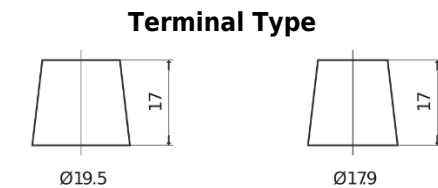

**Product overview**

Batteries for Trucks, Buses, Construction, Agriculture

**StrongPRO EFB+ DE1403**

Part number	DE1403
Technology	EFB
EAN/GTIN	3661024025249
Voltage	12 V
Capacity	140 Ah
CCA	800 A
Length	513 mm
Width	189 mm
Height	223 mm
Box size	D04
Polarity	ETN 3
Terminal Type	EN taper post
Hold Down	B0
Weights (subject of variation)	38.20 kg