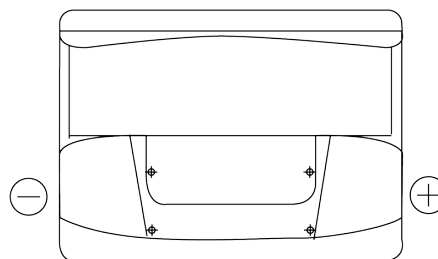

Product overview

Batteries for Cars

Standard DC550

Part number	DC550
Technology	Flooded
EAN/GTIN	3661024024808
Voltage	12 V
Capacity	55 Ah
CCA	460 A
Length	242 mm
Width	175 mm
Height	190 mm
Box size	L02
Polarity	ETN 0
Terminal Type	EN taper post
Hold Down	B13
Weights (subject of variation)	13.30 kg

Polarity

Terminal Type

Positive Terminal

Negative Terminal

Hold Down

Design, features and specifications are subject to change without notice. We disclaim any representation or warranty, express or implied, concerning the data or recommendations, and in no event shall be liable for any loss or damage claimed to have arisen as a result. Some products may not be available in your local market.