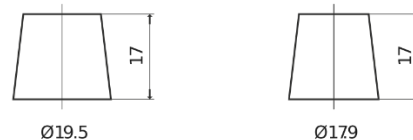

**Product overview**

Batteries for Cars

**Power DB955**

Part number	DB955
Technology	Flooded
EAN/GTIN	3661024024464
Voltage	12 V
Capacity	95 Ah
CCA	760 A
Length	306 mm
Width	173 mm
Height	222 mm
Box size	D31
Polarity	ETN 1
Terminal Type	EN taper post
Hold Down	Korean B1
Weights (subject of variation)	20.60 kg

**Polarity**

**Terminal Type**

Positive Terminal

Negative Terminal

**Hold Down**

Design, features and specifications are subject to change without notice. We disclaim any representation or warranty, express or implied, concerning the data or recommendations, and in no event shall be liable for any loss or damage claimed to have arisen as a result. Some products may not be available in your local market.