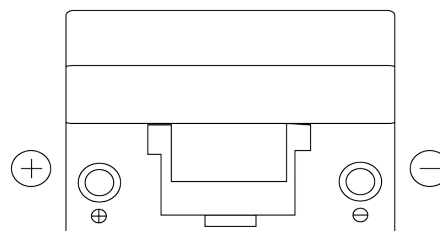

**Product overview**

Batteries for Cars

**Power DB955**

Part number	DB955
Technology	Flooded
EAN/GTIN	3661024024464
Voltage	12 V
Capacity	95 Ah
CCA	760 A
Length	306 mm
Width	173 mm
Height	222 mm
Box size	D31
Polarity	ETN 1
Terminal Type	EN taper post
Hold Down	Korean B1
Weights (subject of variation)	20.60 kg

**Polarity**

**Terminal Type**

Positive Terminal

Negative Terminal

**Hold Down**

Design, features and specifications are subject to change without notice. We disclaim any representation or warranty, express or implied, concerning the data or recommendations, and in no event shall be liable for any loss or damage claimed to have arisen as a result. Some products may not be available in your local market.