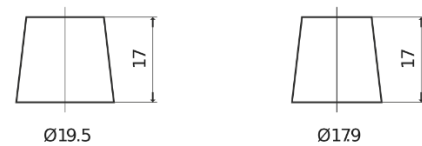

Product overview

Batteries for Cars

Power DB741

Part number	DB741
Technology	Flooded
EAN/GTIN	3661024024563
Voltage	12 V
Capacity	74 Ah
CCA	680 A
Length	278 mm
Width	175 mm
Height	190 mm
Box size	L03
Polarity	ETN 1
Terminal Type	EN taper post
Hold Down	B13
Weights (subject of variation)	16.60 kg

Polarity

Terminal Type

Positive Terminal

Negative Terminal

Hold Down

Design, features and specifications are subject to change without notice. We disclaim any representation or warranty, express or implied, concerning the data or recommendations, and in no event shall be liable for any loss or damage claimed to have arisen as a result. Some products may not be available in your local market.