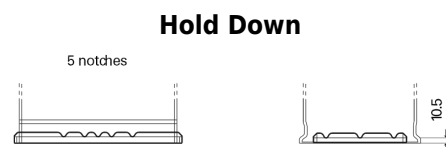

**Product overview**

Batteries for Cars

**Power DB621**

Part number	DB621
Technology	Flooded
EAN/GTIN	3661024024549
Voltage	12 V
Capacity	62 Ah
CCA	540 A
Length	242 mm
Width	175 mm
Height	190 mm
Box size	L02
Polarity	ETN 1
Terminal Type	EN taper post
Hold Down	B13
Weights (subject of variation)	14.40 kg