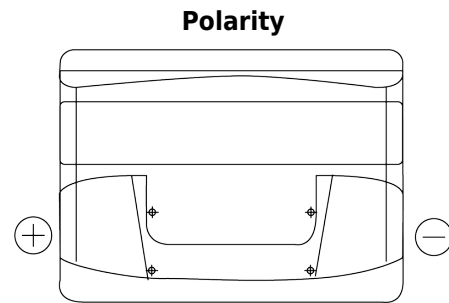

**Product overview**

Batteries for Cars

**Power DB621**

Part number	DB621
Technology	Flooded
EAN/GTIN	3661024024549
Voltage	12 V
Capacity	62 Ah
CCA	540 A
Length	242 mm
Width	175 mm
Height	190 mm
Box size	L02
Polarity	ETN 1
Terminal Type	EN taper post
Hold Down	B13
Weights (subject of variation)	14.40 kg