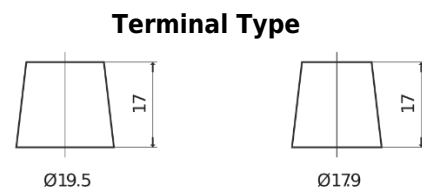

**Product overview**

Batteries for Cars

**Power DB621**

Part number	DB621
Technology	Flooded
EAN/GTIN	3661024024549
Voltage	12 V
Capacity	62 Ah
CCA	540 A
Length	242 mm
Width	175 mm
Height	190 mm
Box size	L02
Polarity	ETN 1
Terminal Type	EN taper post
Hold Down	B13
Weights (subject of variation)	14.40 kg