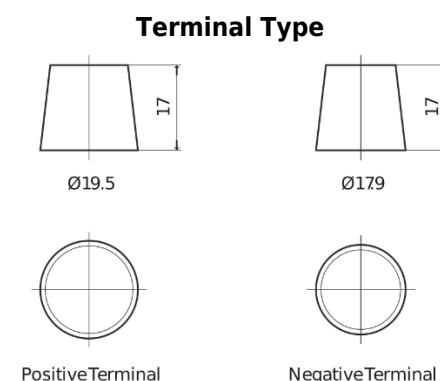

**Product overview**

Batteries for Cars

**Power DB455**

Part number	DB455
Technology	Flooded
EAN/GTIN	3661024024389
Voltage	12 V
Capacity	45 Ah
CCA	330 A
Length	237 mm
Width	127 mm
Height	227 mm
Box size	B24
Polarity	ETN 1
Terminal Type	EN taper post
Hold Down	B0
Weights (subject of variation)	11.40 kg