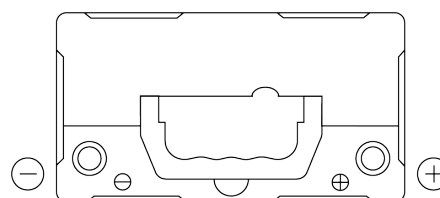

**Product overview**

Batteries for Cars

**Power DB454**

Part number	DB454
Technology	Flooded
EAN/GTIN	3661024024372
Voltage	12 V
Capacity	45 Ah
CCA	330 A
Length	237 mm
Width	127 mm
Height	227 mm
Box size	B24
Polarity	ETN 0
Terminal Type	EN taper post
Hold Down	B0
Weights (subject of variation)	11.40 kg

**Polarity**

**Terminal Type**

Positive Terminal

Negative Terminal

**Hold Down**

Design, features and specifications are subject to change without notice. We disclaim any representation or warranty, express or implied, concerning the data or recommendations, and in no event shall be liable for any loss or damage claimed to have arisen as a result. Some products may not be available in your local market.