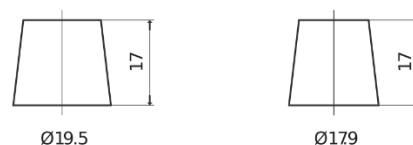

**Product overview**

Batteries for Cars

**Power DB454**

Part number	DB454
Technology	Flooded
EAN/GTIN	3661024024372
Voltage	12 V
Capacity	45 Ah
CCA	330 A
Length	237 mm
Width	127 mm
Height	227 mm
Box size	B24
Polarity	ETN 0
Terminal Type	EN taper post
Hold Down	B0
Weights (subject of variation)	11.40 kg

**Polarity**

**Terminal Type**

Positive Terminal

Negative Terminal

**Hold Down**

Design, features and specifications are subject to change without notice. We disclaim any representation or warranty, express or implied, concerning the data or recommendations, and in no event shall be liable for any loss or damage claimed to have arisen as a result. Some products may not be available in your local market.