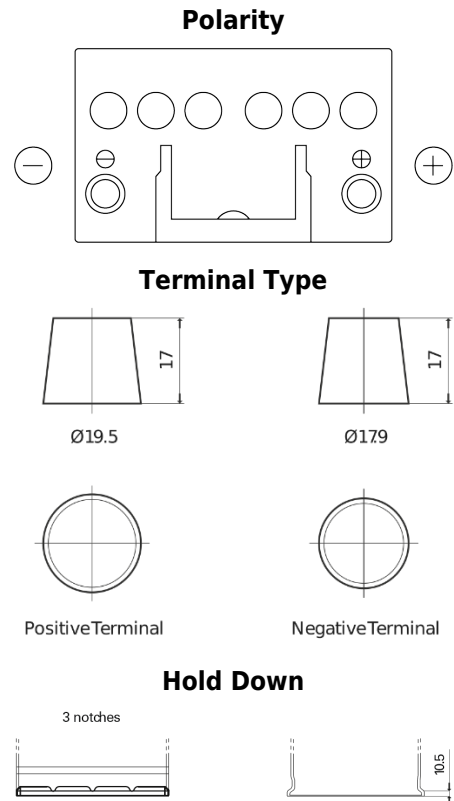

**Product overview**

Batteries for Cars

**Power DB450**

Part number	DB450
Technology	Flooded
EAN/GTIN	3661024024495
Voltage	12 V
Capacity	45 Ah
CCA	330 A
Length	220 mm
Width	135 mm
Height	225 mm
Box size	E02
Polarity	ETN 0
Terminal Type	EN taper post
Hold Down	B1
Weights (subject of variation)	12.50 kg