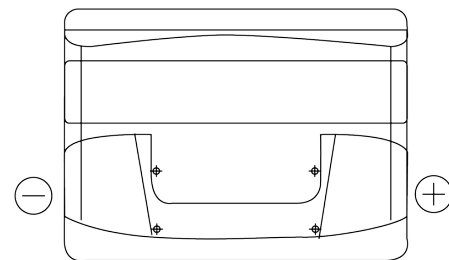

Product overview

Batteries for Cars

Power DB442

Part number	DB442
Technology	Flooded
EAN/GTIN	3661024024600
Voltage	12 V
Capacity	44 Ah
CCA	420 A
Length	207 mm
Width	175 mm
Height	175 mm
Box size	LB1
Polarity	ETN 0
Terminal Type	EN taper post
Hold Down	B13
Weights (subject of variation)	10.60 kg

Polarity

Terminal Type

Positive Terminal

Negative Terminal

Hold Down

Design, features and specifications are subject to change without notice. We disclaim any representation or warranty, express or implied, concerning the data or recommendations, and in no event shall be liable for any loss or damage claimed to have arisen as a result. Some products may not be available in your local market.