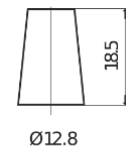

**Product overview**

Batteries for Cars

**Power DB356A**

Part number	DB356A
Technology	Flooded
EAN/GTIN	3661024024884
Voltage	12 V
Capacity	35 Ah
CCA	240 A
Length	187 mm
Width	127 mm
Height	220 mm
Box size	B19
Polarity	ETN 0
Terminal Type	JIS taper post
Hold Down	Korean B1 Long
Weights (subject of variation)	8.90 kg

**Polarity**

**Terminal Type**

Positive Terminal

Negative Terminal

**Hold Down**

Design, features and specifications are subject to change without notice. We disclaim any representation or warranty, express or implied, concerning the data or recommendations, and in no event shall be liable for any loss or damage claimed to have arisen as a result. Some products may not be available in your local market.