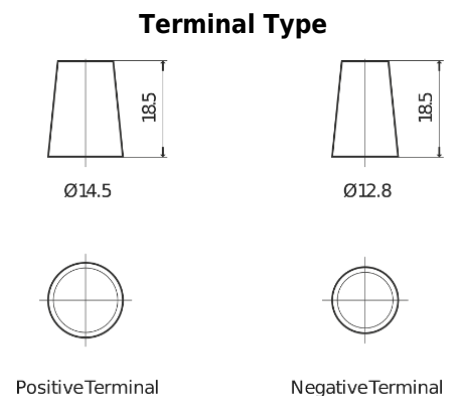

**Product overview**

Batteries for Cars

**Power DB356**

Part number	DB356
Technology	Flooded
EAN/GTIN	3661024024334
Voltage	12 V
Capacity	35 Ah
CCA	240 A
Length	187 mm
Width	127 mm
Height	220 mm
Box size	B19
Polarity	ETN 0
Terminal Type	JIS taper post
Hold Down	B0
Weights (subject of variation)	8.90 kg