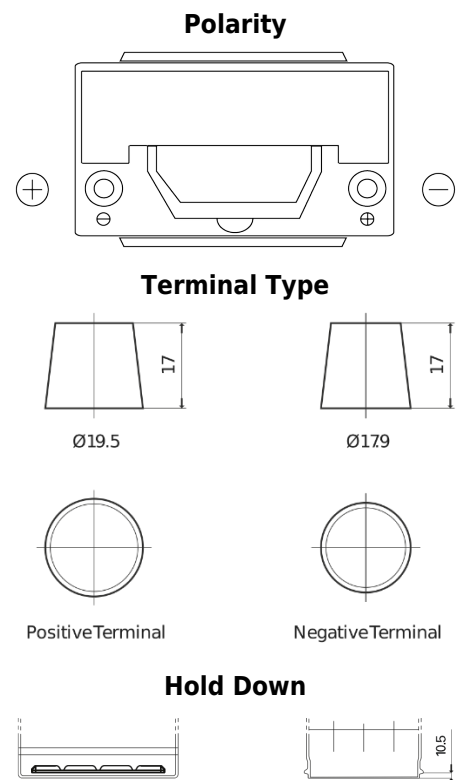

**Product overview**

Batteries for Cars

**Senator3 DA954**

Part number	DA954
Technology	Flooded
EAN/GTIN	3661024024181
Voltage	12 V
Capacity	95 Ah
CCA	800 A
Length	306 mm
Width	173 mm
Height	222 mm
Box size	D31
Polarity	ETN 0
Terminal Type	EN taper post
Hold Down	Korean B1
Weights (subject of variation)	21.40 kg