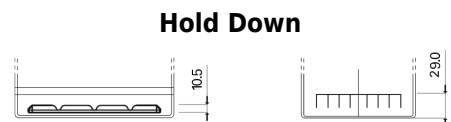

Product overview

Batteries for Cars

Senator3 DA754

Part number	DA754
Technology	Flooded
EAN/GTIN	3661024024167
Voltage	12 V
Capacity	75 Ah
CCA	630 A
Length	270 mm
Width	173 mm
Height	222 mm
Box size	D26
Polarity	ETN 0
Terminal Type	EN taper post
Hold Down	Korean B1+B6
Weights (subject of variation)	17.40 kg