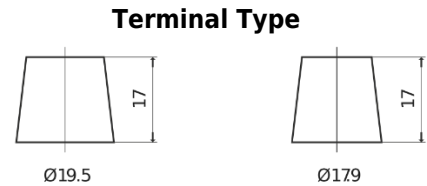

Product overview

Batteries for Cars

Senator3 DA754

Part number	DA754
Technology	Flooded
EAN/GTIN	3661024024167
Voltage	12 V
Capacity	75 Ah
CCA	630 A
Length	270 mm
Width	173 mm
Height	222 mm
Box size	D26
Polarity	ETN 0
Terminal Type	EN taper post
Hold Down	Korean B1+B6
Weights (subject of variation)	17.40 kg