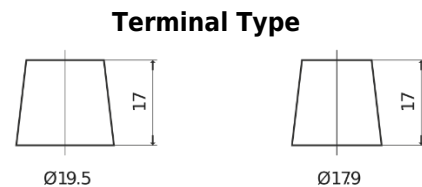

**Product overview**

Batteries for Cars

**Senator3 DA654**

Part number	DA654
Technology	Flooded
EAN/GTIN	3661024024143
Voltage	12 V
Capacity	65 Ah
CCA	580 A
Length	230 mm
Width	173 mm
Height	222 mm
Box size	D23
Polarity	ETN 0
Terminal Type	EN taper post
Hold Down	Korean B1
Weights (subject of variation)	16.00 kg