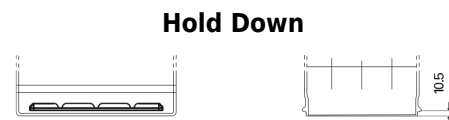

**Product overview**

Batteries for Cars

**Senator3 DA654**

Part number	DA654
Technology	Flooded
EAN/GTIN	3661024024143
Voltage	12 V
Capacity	65 Ah
CCA	580 A
Length	230 mm
Width	173 mm
Height	222 mm
Box size	D23
Polarity	ETN 0
Terminal Type	EN taper post
Hold Down	Korean B1
Weights (subject of variation)	16.00 kg