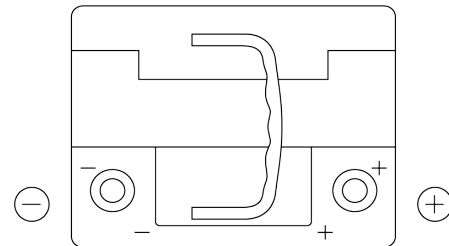

**Product overview**

Batteries for Cars

**Senator3 DA472**

Part number	DA472
Technology	Flooded
EAN/GTIN	3661024024266
Voltage	12 V
Capacity	47 Ah
CCA	450 A
Length	207 mm
Width	175 mm
Height	175 mm
Box size	LB1
Polarity	ETN 0
Terminal Type	EN taper post
Hold Down	B13
Weights (subject of variation)	11.40 kg

**Polarity**

**Terminal Type**

**Hold Down**

Design, features and specifications are subject to change without notice. We disclaim any representation or warranty, express or implied, concerning the data or recommendations, and in no event shall be liable for any loss or damage claimed to have arisen as a result. Some products may not be available in your local market.