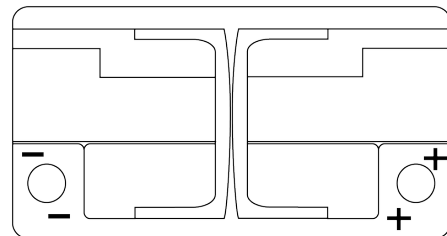

Product overview

Batteries for Cars

Senator3 DA1050

Part number	DA1050
Technology	Flooded
EAN/GTIN	3661024024303
Voltage	12 V
Capacity	105 Ah
CCA	850 A
Length	315 mm
Width	175 mm
Height	205 mm
Box size	LH4
Polarity	ETN 0
Terminal Type	EN taper post
Hold Down	B13
Weights (subject of variation)	23.10 kg

Polarity

Terminal Type

Positive Terminal

Negative Terminal

Hold Down

Design, features and specifications are subject to change without notice. We disclaim any representation or warranty, express or implied, concerning the data or recommendations, and in no event shall be liable for any loss or damage claimed to have arisen as a result. Some products may not be available in your local market.