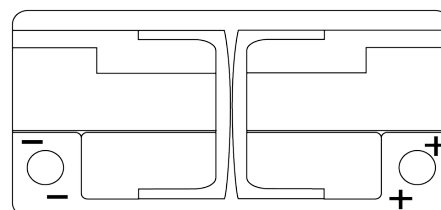

**Product overview**

Batteries for Cars

**Senator3 DA1000**

Part number	DA1000
Technology	Flooded
EAN/GTIN	3661024024259
Voltage	12 V
Capacity	100 Ah
CCA	900 A
Length	353 mm
Width	175 mm
Height	190 mm
Box size	L05
Polarity	ETN 0
Terminal Type	EN taper post
Hold Down	B13
Weights (subject of variation)	22.60 kg

**Polarity**

**Terminal Type**

Ø19.5

Ø17.9

Positive Terminal

Negative Terminal

**Hold Down**

5 notches